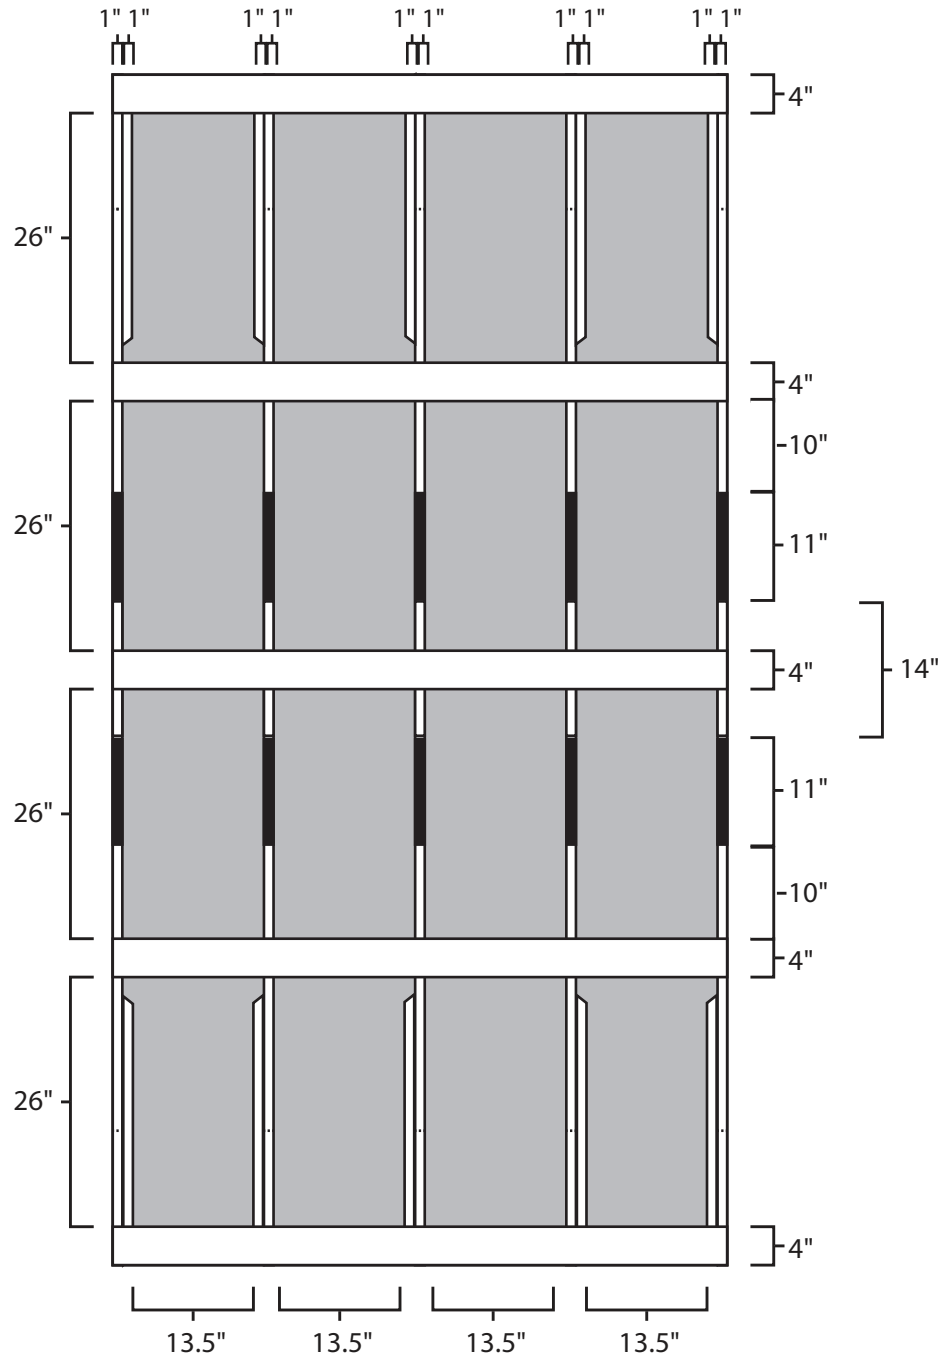

# Pallet Specification Sheet

Pallet ID: ppc-64124-5B5SF-CS-CB

Top View:

## Components & Specifications:

Dimensions: 64" x 124" x 5.5"  
Weight: 210lbs  
Stackable

Dynamic Capacity: 2,000lbs  
Static Capacity: 15,000lbs  
#10-12X1-1/2 Screws

All parts made of recycled plastic  
All parts made in USA  
Pallet is fully recyclable

## Components & Specifications:

Dimensions: 64" x 124" x 5.5"  
Weight: 210lbs  
Stackable

Dynamic Capacity: 2,000lbs  
Static Capacity: 15,000lbs  
#10-12X1-1/2 Screws

All parts made of recycled plastic  
All parts made in USA  
Pallet is fully recyclable  
Tolerances +/- 3/8"