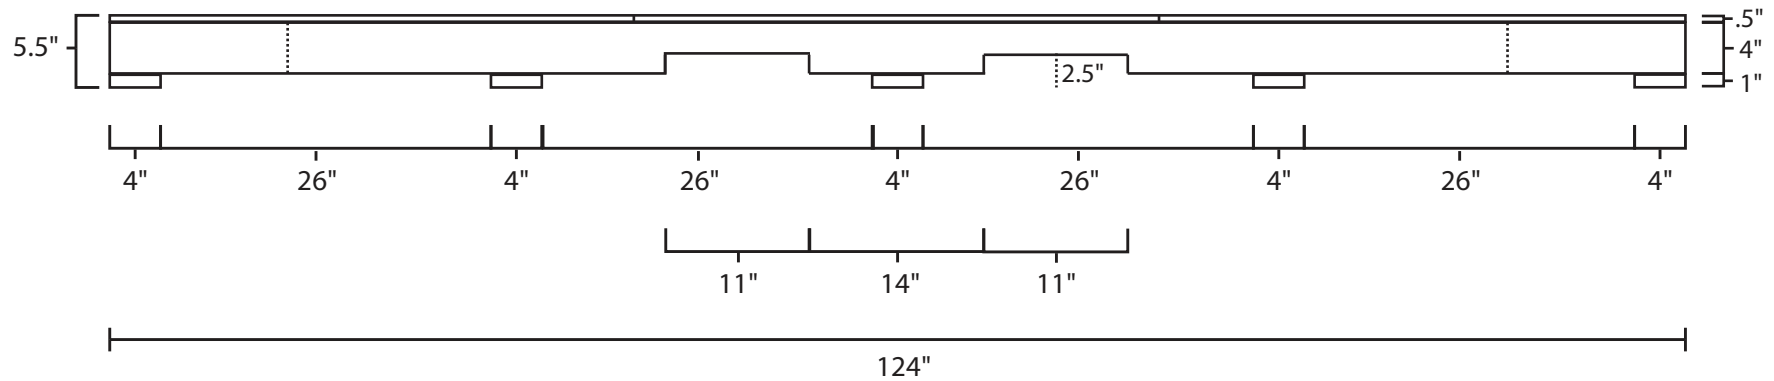

## Components & Specifications:

Dimensions: 64" x 124" x 5.5"  
Weight: 210lbs  
Stackable

Dynamic Capacity: 2,000lbs  
Static Capacity: 15,000lbs  
#10-12X1-1/2 Screws

All parts made of recycled plastic  
All parts made in USA  
Pallet is fully recyclable

## Components & Specifications:

Dimensions: 64" x 124" x 5.5"  
Weight: 210lbs  
Stackable

Dynamic Capacity: 2,000lbs  
Static Capacity: 15,000lbs  
#10-12X1-1/2 Screws

All parts made of recycled plastic  
All parts made in USA  
Pallet is fully recyclable  
Tolerances +/- 3/8"