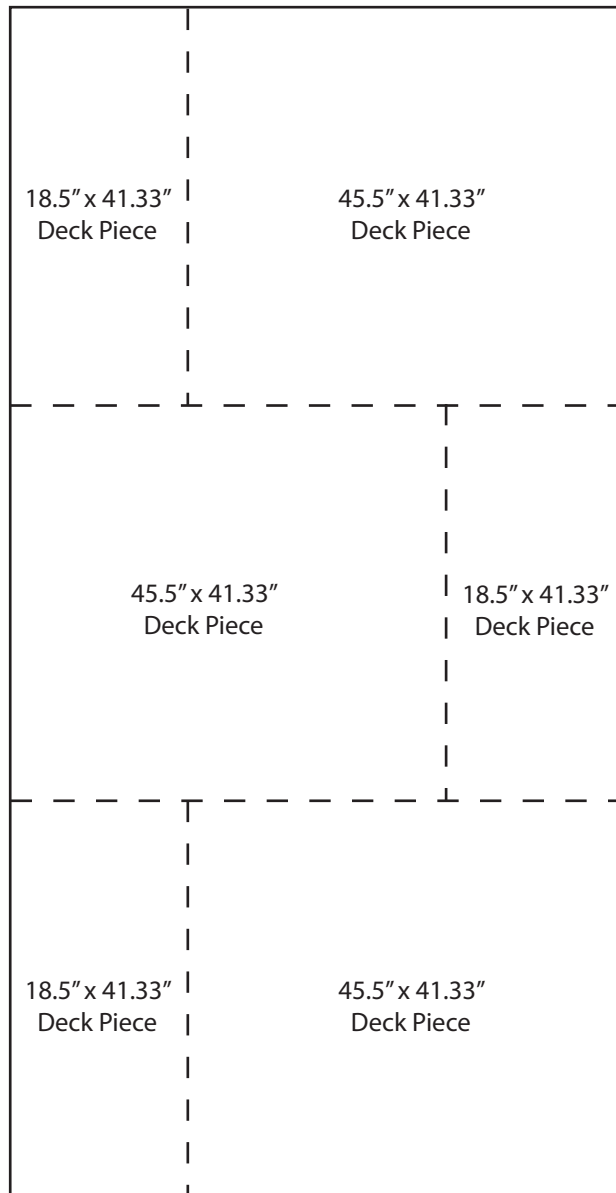

# Pallet Specification Sheet

Pallet ID: ppc-64124-5B5SF-CS-CB

Top View:

## Components & Specifications:

Dimensions: 64" x 124" x 5.5"  
Weight: 210lbs  
Stackable

Dynamic Capacity: 2,000lbs  
Static Capacity: 15,000lbs  
#10-12X1-1/2 Screws

All parts made of recycled plastic  
All parts made in USA  
Pallet is fully recyclable

## Components & Specifications:

Dimensions: 64" x 124" x 5.5"  
Weight: 210lbs  
Stackable

Dynamic Capacity: 2,000lbs  
Static Capacity: 15,000lbs  
#10-12X1-1/2 Screws

All parts made of recycled plastic  
All parts made in USA  
Pallet is fully recyclable  
Tolerances +/- 3/8"