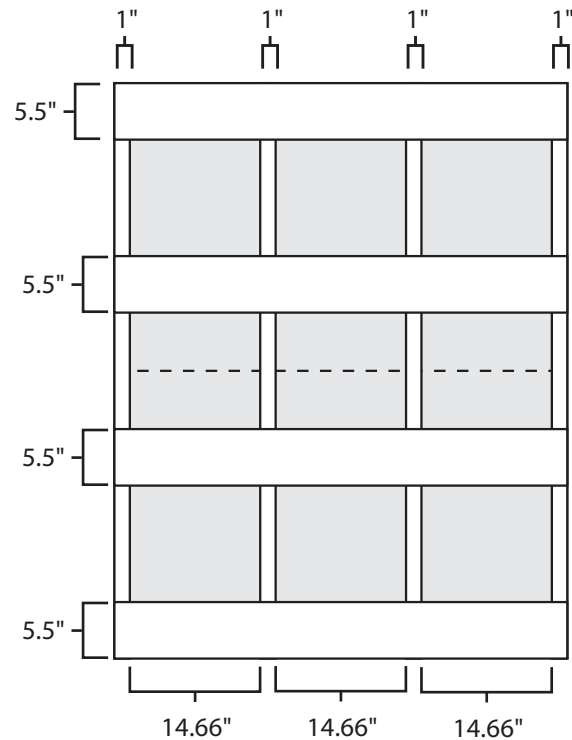

Pallet Specification Sheet

Pallet ID: ppc4872-4B45F-SS

Top View:

Bottom View:

Side View:

Components & Specifications:

Dimensions: 48" x 72" x 5"
Weight: 84lbs
Stackable

Dynamic Capacity: 1,500lbs
Static Capacity: 15,000lbs
#10-12X1-1/2 Screws

All parts made of recycled plastic
All parts made in USA
Pallet is fully recyclable

Tolerances +/- 3/8"