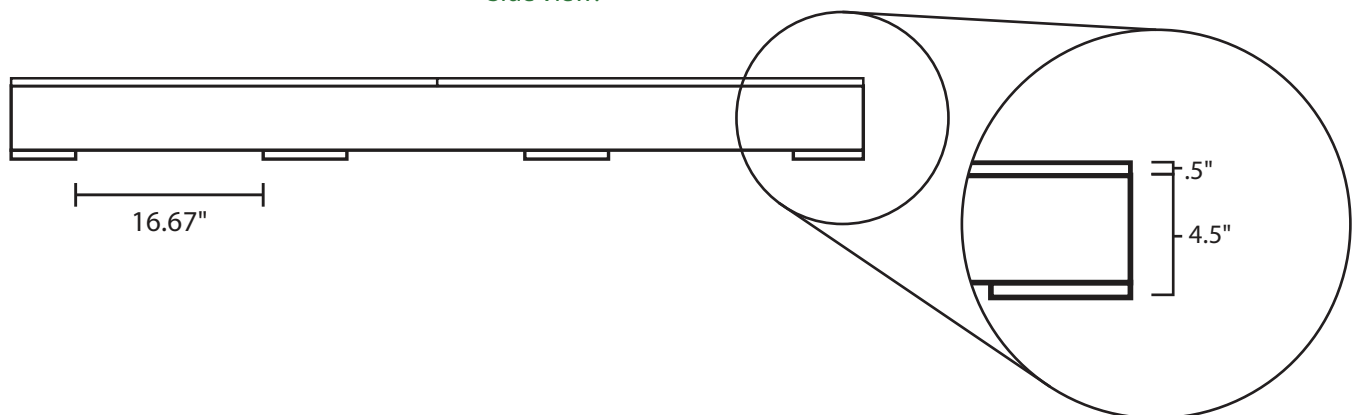

Pallet Specification Sheet

Pallet ID: ppc4872-4B45F-SS

Top View:

Bottom View:

Side View:

Components & Specifications:

Dimensions: 48" x 72" x 5"
Weight: 84lbs
Stackable

Dynamic Capacity: 1,500lbs
Static Capacity: 15,000lbs
#10-12X1-1/2 Screws

All parts made of recycled plastic
All parts made in USA
Pallet is fully recyclable

Tolerances +/- 3/8"