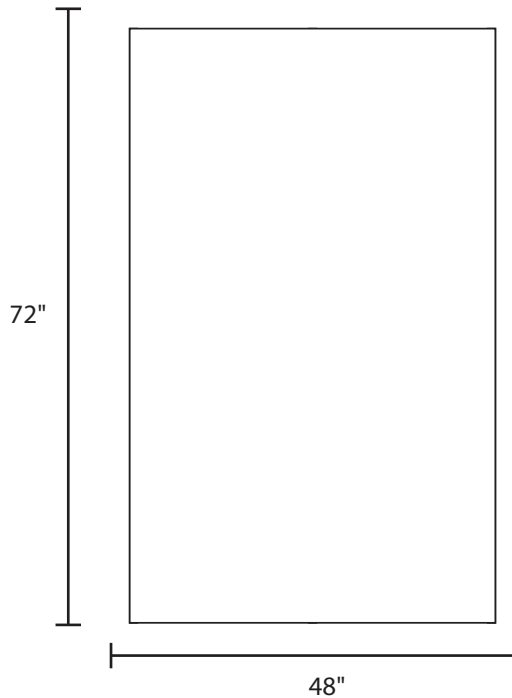

Pallet Specification Sheet

Pallet ID: ppc4872-4B45F-SS

Top View:

Bottom View:

Side View:

Components & Specifications:

Dimensions: 48" x 72" x 5"
Weight: 84lbs
Stackable

Dynamic Capacity: 1,500lbs
Static Capacity: 15,000lbs
#10-12X1-1/2 Screws

All parts made of recycled plastic
All parts made in USA
Pallet is fully recyclable

Tolerances +/- 3/8"