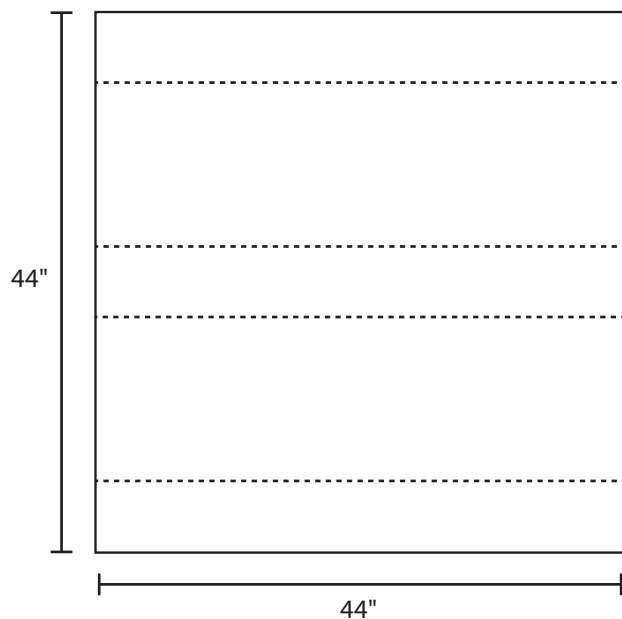

Pallet Specification Sheet

Pallet ID: ppc-4444-4SF-6XS-SS-CS-RV

Top View:

Bottom View:

Side View:

Components & Specifications:

Dimensions: 44" x 44" x 7"
Weight: 110 lbs
Stackable

Dynamic Capacity: 3,000lbs
Static Capacity: 15,000lbs
#10-12X1-1/2 Screws

All parts made of recycled plastic
All parts made in USA
Pallet is fully recyclable

Tolerances +/- 3/8"