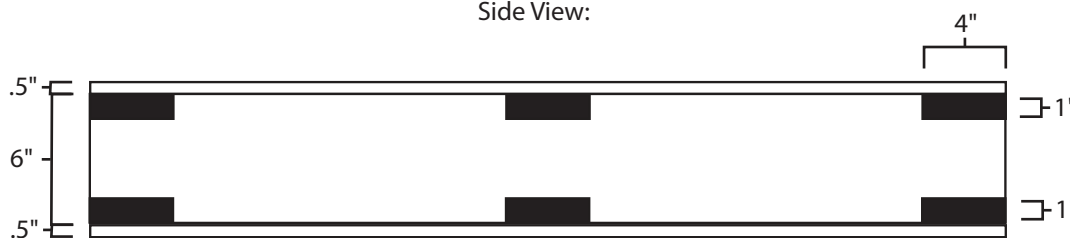

Pallet Specification Sheet

Pallet ID: ppc-4444-4SF-6XS-SS-CS-RV

Top View:

Bottom View:

Side View:

Components & Specifications:

Dimensions: 44" x 44" x 7"
Weight: 110 lbs
Stackable

Dynamic Capacity: 3,000lbs
Static Capacity: 15,000lbs
#10-12X1-1/2 Screws

All parts made of recycled plastic
All parts made in USA
Pallet is fully recyclable

Tolerances +/- 3/8"