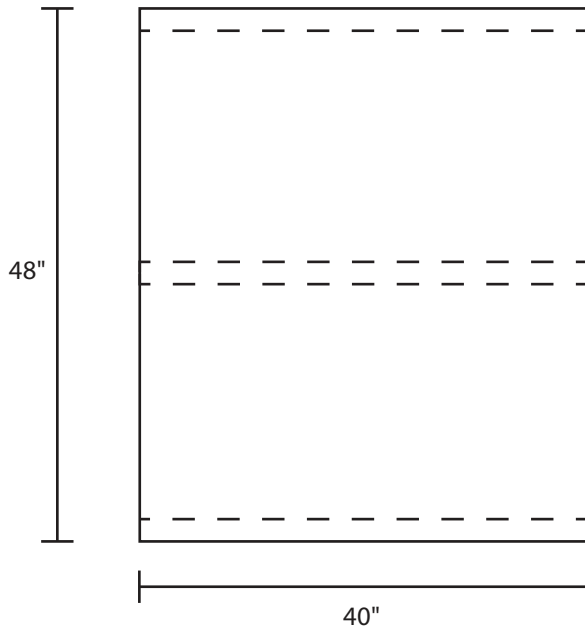

Pallet Specification Sheet

Pallet ID: ppc4048-3B3SF-3XS-CS-CB

Top View:

Bottom View:

Side View:

Components & Specifications:

Dimensions: 40" x 48" x 6"

Weight: 58lbs

Stackable

Dynamic Capacity: 3,000lbs

Static Capacity: 15,000lbs

#10-12X1-1/2 Screws

All parts made of recycled plastic Tolerances +/- 3/8"

All parts made in USA

Pallet is fully recyclable

One Way Solutions, LLC.