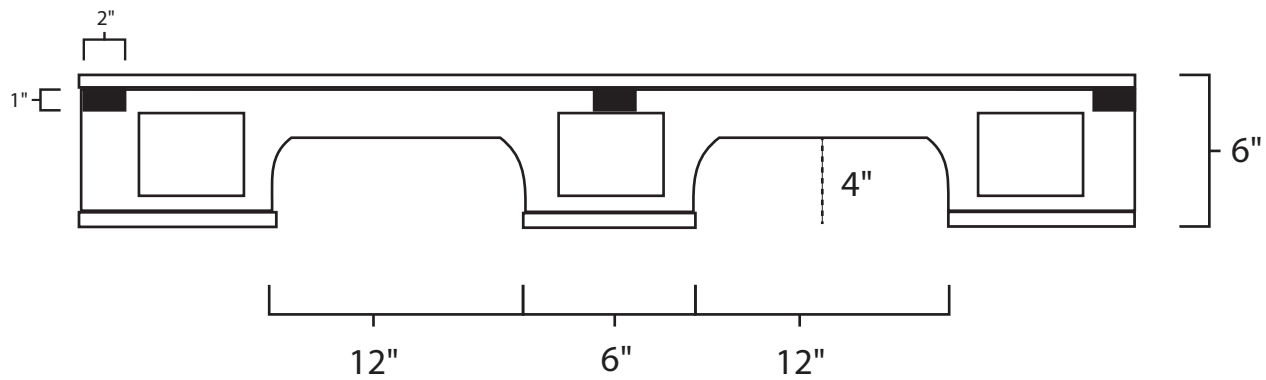

Pallet Specification Sheet

Pallet ID: ppc4048-3B3SF-3XS-CS-CB

Top View:

Bottom View:

Side View:

Components & Specifications:

Dimensions: 40" x 48" x 6"

Weight: 58lbs

Stackable

Dynamic Capacity: 3,000lbs

Static Capacity: 15,000lbs

#10-12X1-1/2 Screws

All parts made of recycled plastic Tolerances +/- 3/8"

All parts made in USA

Pallet is fully recyclable

One Way Solutions, LLC.