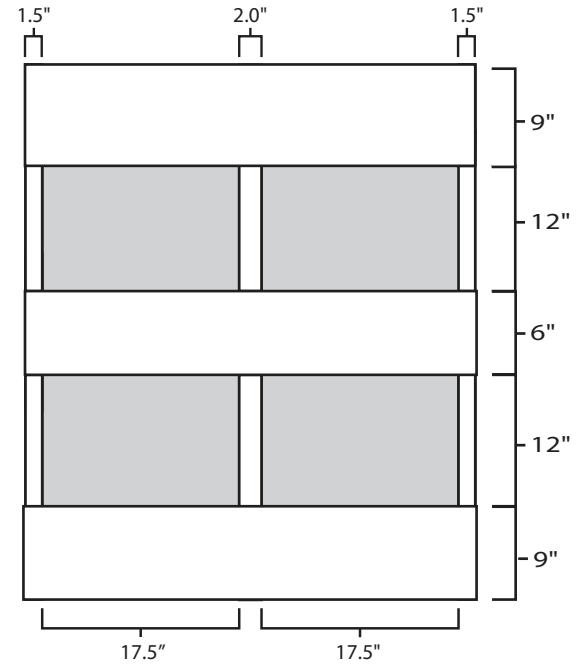

Pallet Specification Sheet

Pallet ID: ppc4048-3B3SF-3XS-CS-CB

Top View:

Bottom View:

Side View:

Components & Specifications:

Dimensions: 40" x 48" x 6"

Weight: 58lbs

Stackable

Dynamic Capacity: 3,000lbs

Static Capacity: 15,000lbs

#10-12X1-1/2 Screws

All parts made of recycled plastic Tolerances +/- 3/8"

All parts made in USA

Pallet is fully recyclable

One Way Solutions, LLC.