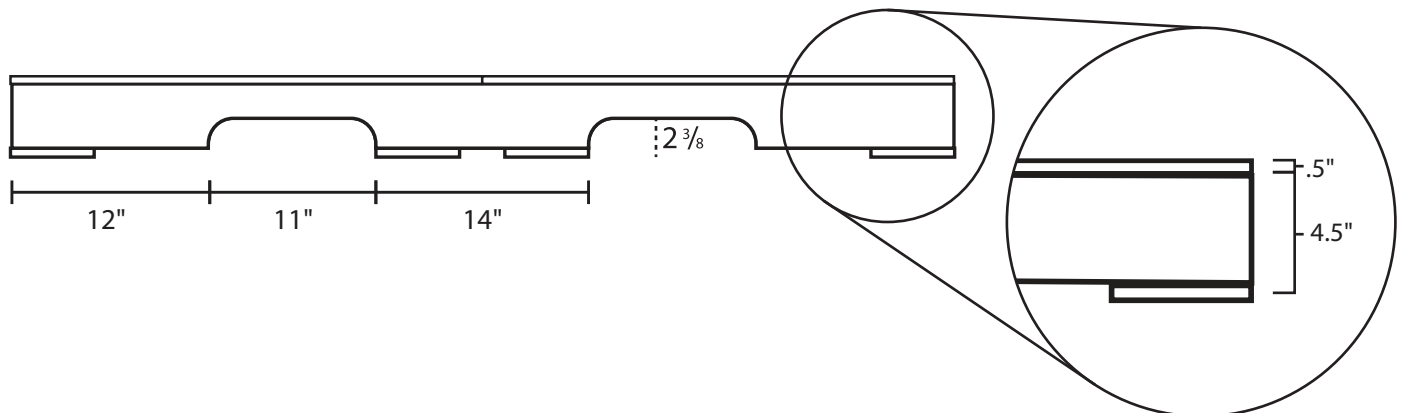

# Pallet Specification Sheet

Pallet ID: ppc-3060-4B4SF-CS

Side View:

## Components & Specifications:

Dimensions: 30" x 60" x 5"  
Weight: 55lbs  
Stackable

Dynamic Capacity: 2,000lbs  
Static Capacity: 15,000lbs  
#10-12X1-1/2 Screws

All parts made of recycled plastic  
All parts made in USA  
Pallet is fully recyclable

Tolerances +/- 3/8"