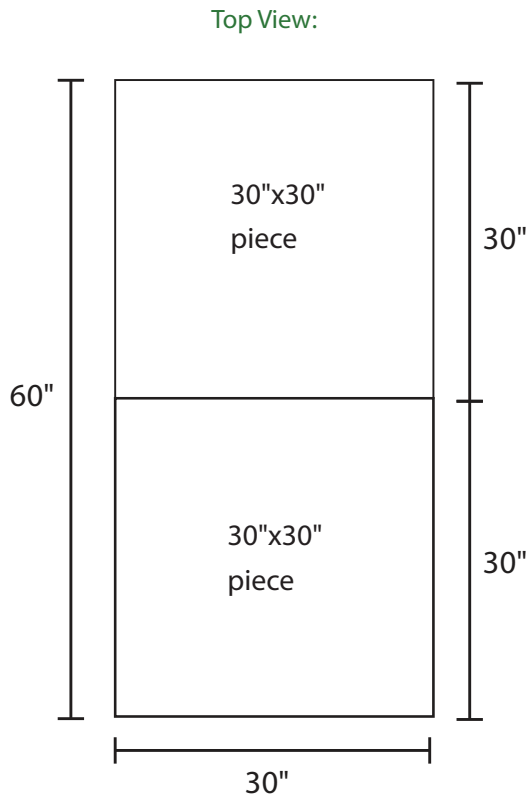

# Pallet Specification Sheet

Pallet ID: ppc-3060-4B4SF-CS

Side View:

## Components & Specifications:

Dimensions: 30" x 60" x 5"  
Weight: 55lbs  
Stackable

Dynamic Capacity: 2,000lbs  
Static Capacity: 15,000lbs  
#10-12X1-1/2 Screws

All parts made of recycled plastic  
All parts made in USA  
Pallet is fully recyclable

Tolerances +/- 3/8"