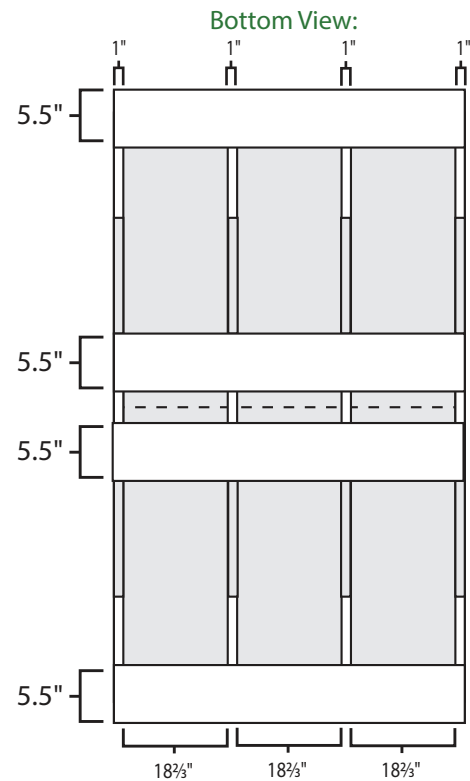

# Pallet Specification Sheet

Pallet ID: ppc-3060-4B4SF-CS

Side View:

## Components & Specifications:

Dimensions: 30" x 60" x 5"  
Weight: 55lbs  
Stackable

Dynamic Capacity: 2,000lbs  
Static Capacity: 15,000lbs  
#10-12X1-1/2 Screws

All parts made of recycled plastic  
All parts made in USA  
Pallet is fully recyclable

Tolerances +/- 3/8"