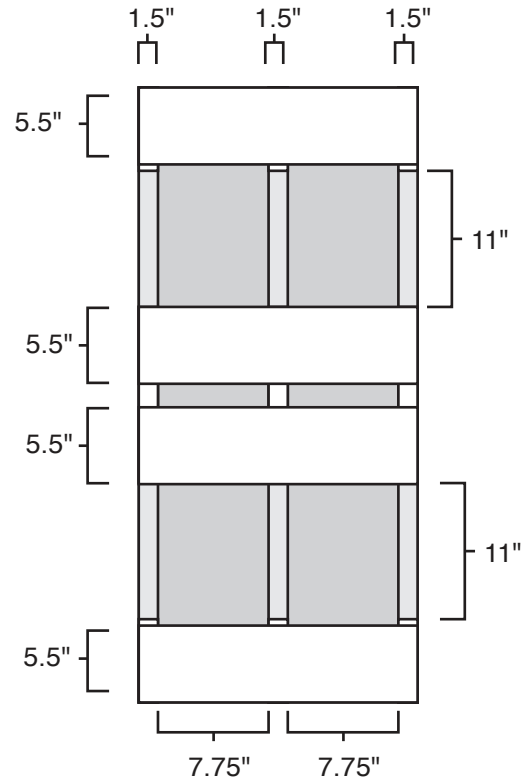

Pallet Specification Sheet

Pallet ID: ppc2048-4B3SR

Top View:

Bottom View:

Side View:

Components & Specifications:

Dimensions: 20" x 48" x 5"

Weight: 21lbs

Stackable

Dynamic Capacity: 2,000lbs

Static Capacity: 15,000lbs

All parts made of recycled plastic