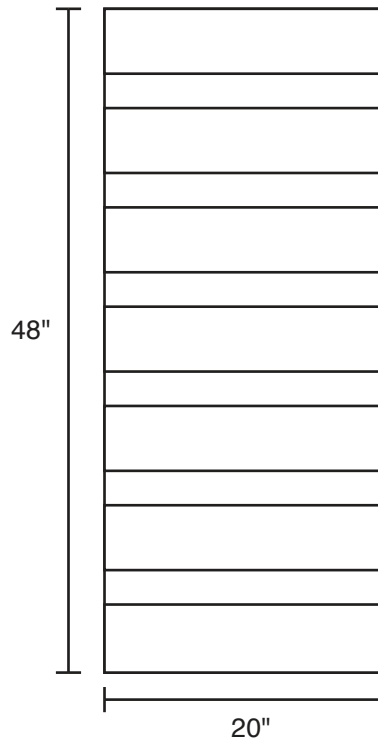

Pallet Specification Sheet

Pallet ID: ppc2048-4B3SR

Top View:

Bottom View:

Side View:

Components & Specifications:

Dimensions: 20" x 48" x 5"

Weight: 21lbs

Stackable

Dynamic Capacity: 2,000lbs

Static Capacity: 15,000lbs

All parts made of recycled plastic