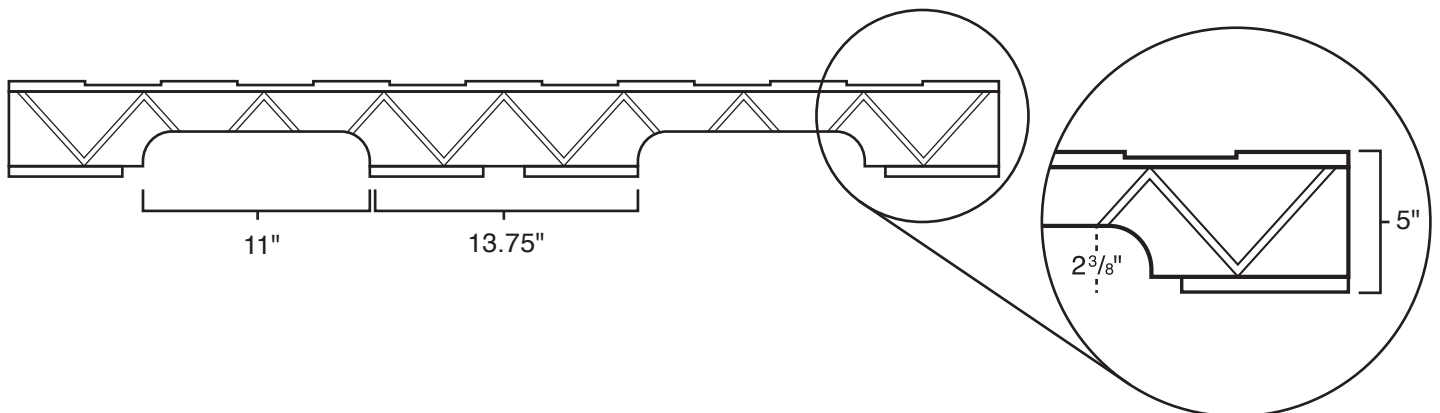

Pallet Specification Sheet

Pallet ID: ppc2048-4B3SR

Top View:

Bottom View:

Side View:

Components & Specifications:

Dimensions: 20" x 48" x 5"

Weight: 21lbs

Stackable

Dynamic Capacity: 2,000lbs

Static Capacity: 15,000lbs

All parts made of recycled plastic